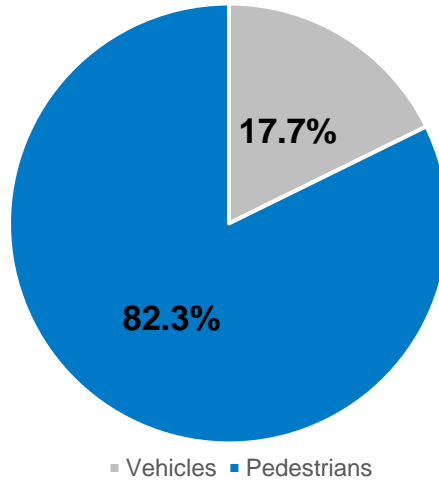

Pedestrian and Vehicle Report Downtown Yonge

*Pedestrian calculations only include Yonge Street

*Vehicle calculations excludes bikes

Weekly Average Pedestrians and Vehicles

% Share of Pedestrians and Vehicles

*Pedestrian calculations only include Yonge Street

*Vehicle calculations excludes bikes

Weather

	Average Max Temp (°C)	Average Min Temp (°C)	Sunny	Cloudy	Windy	Snow
November 2023	10	0	6	21	1	0
November 2022	10	3	6	20	1	1