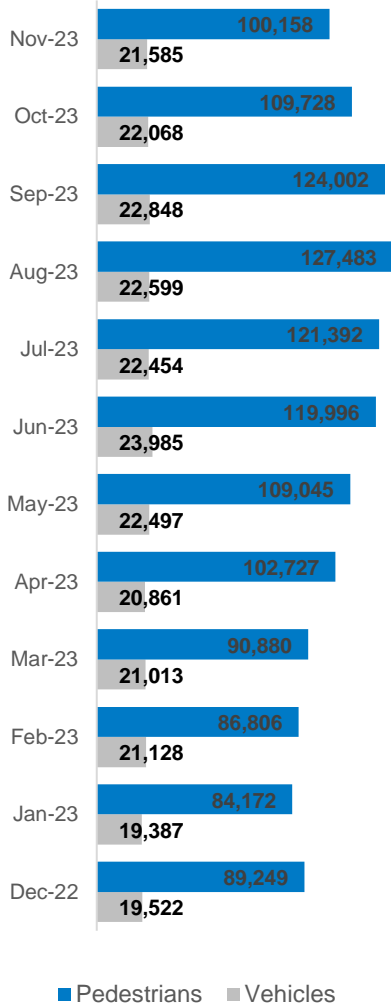

Pedestrian and Vehicle Report Downtown Yonge

*Pedestrian calculations only include Yonge Street

*Vehicle calculations excludes bikes

Weekly Average Pedestrians and Vehicles

% Share of Pedestrians and Vehicles

*Pedestrian calculations only include Yonge Street

*Vehicle calculations excludes bikes

Weather

	Average Max Temp (°C)	Average Min Temp (°C)	Sunny	Cloudy	Windy	Snow
November 2023	10	0	6	21	1	0
November 2022	10	3	6	20	1	1