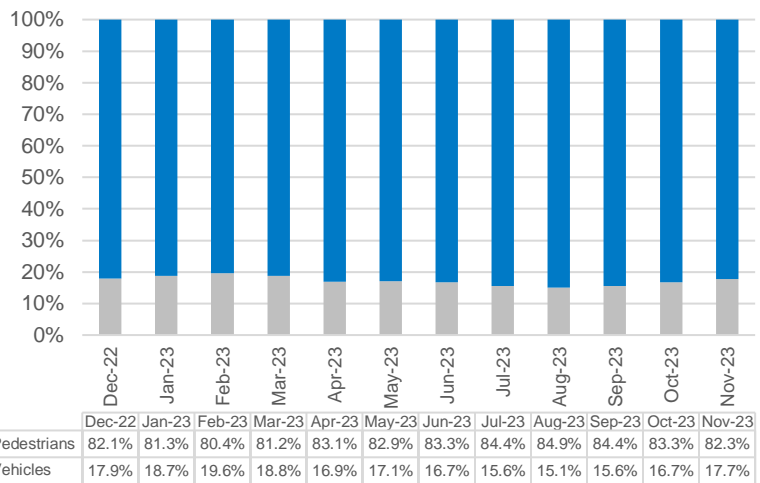

Pedestrian and Vehicle Report Downtown Yonge

*Pedestrian calculations only include Yonge Street

*Vehicle calculations excludes bikes

Weekly Average Pedestrians and Vehicles

% Share of Pedestrians and Vehicles

*Pedestrian calculations only include Yonge Street

*Vehicle calculations excludes bikes

Weather

	Average Max Temp (°C)	Average Min Temp (°C)	Sunny	Cloudy	Windy	Snow
November 2023	10	0	6	21	1	0
November 2022	10	3	6	20	1	1